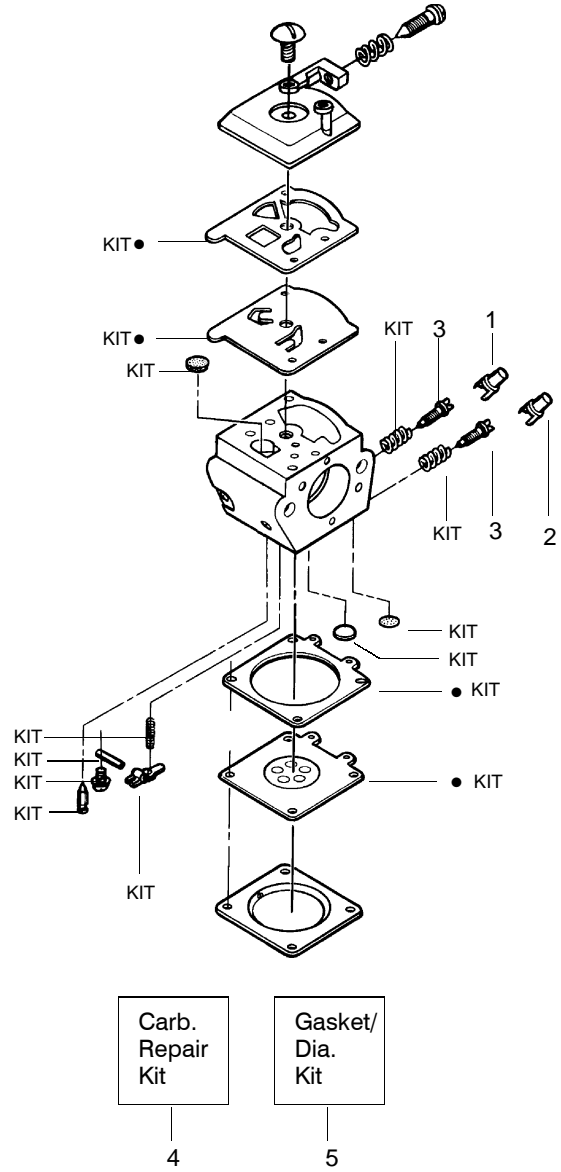

/ = NEW PART NUMBER FOR THIS IPL

* = REFER TO THE SERVICE REFERENCE INDICATED FOR MORE INFORMATION. (LOCATED AT END OF IPL)

TYPE 1,2

Carburetor Assembly - WT289 - #530069629
 Carburetor Assembly - WT515 - #530035474
 Carburetor Assembly - WT529 - #530071345

TYPE 3

SPAREPARTS
 530084407

Pg. 5 of 6

Carburetor Assembly - WT610 - #530071492

Ref.	Part No.	Description
1.	530038318	Limiter Cap—High (red)
2.	530038317	Limiter Cap—Low (blue)
3.	530069825	Carburetor Repair Kit (KIT= Indicates Contents)
4.	530069844	Gasket Diaphragm Kit (● Indicates Contents)
5.	530035281	Needle—Low Speed
6.	530035293	Needle Spring—Low Speed
7.	530037294	Needle—High Speed
8.	530035295	Needle Spring—High Speed