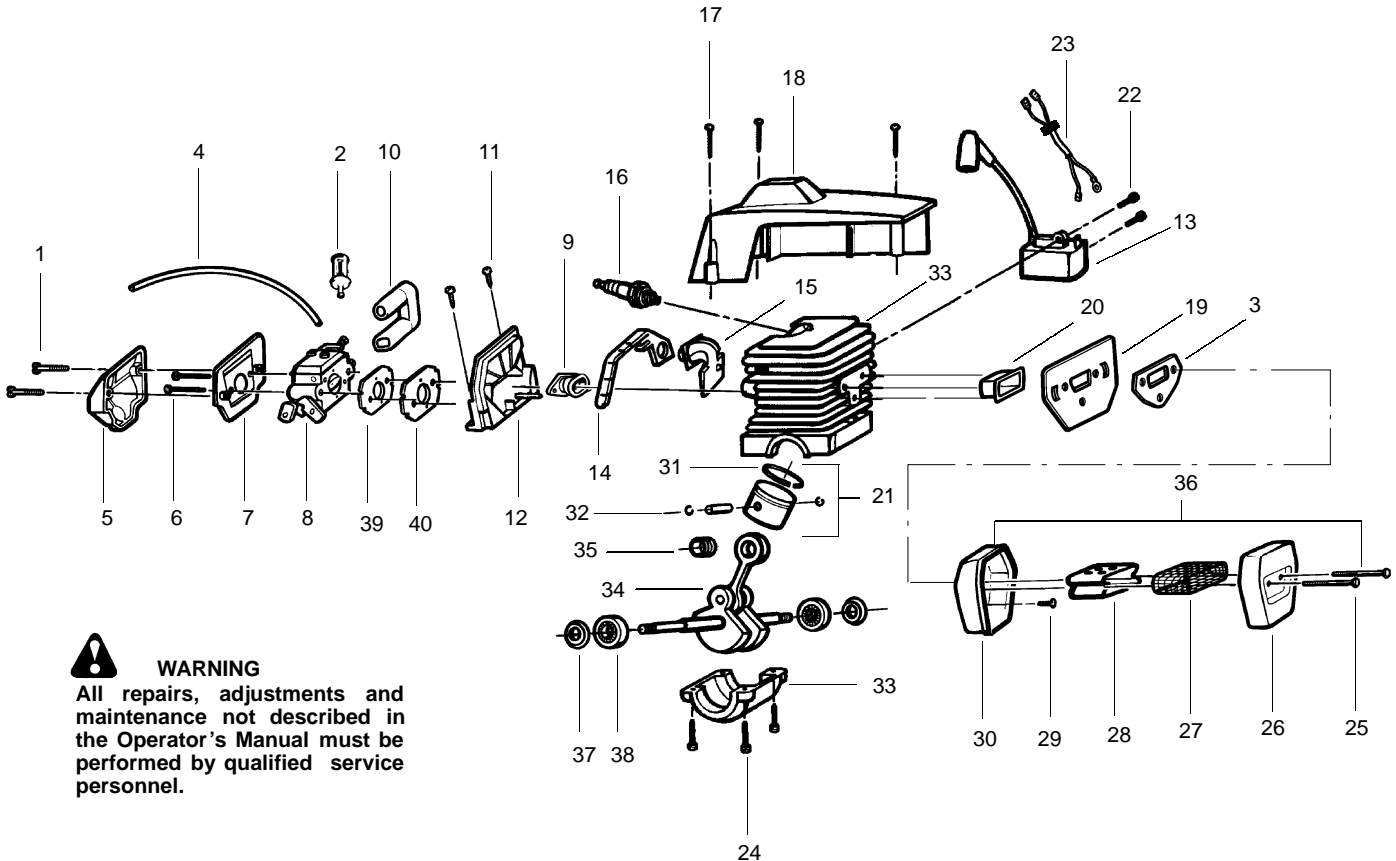

TYPE 1 & 2

SPAREPARTS
530084407

Pg. 1 of 6

WARNING

All repairs, adjustments and maintenance not described in the Operator's Manual must be performed by qualified service personnel.

Ref.	Part No.	Description	Ref.	Part No.	Description
1.	530015899	Screw	21.	530069548	Piston Kit (Incl. 31, 32 & 35)
2.	530095646	Fuel Pick-up Ass'y.	22.	530015895	Screw
3.	530019205	Muffler Gasket	23.	530037467	Switch Wire Ass'y.
4.	530069247	Fuel Line Kit (Small)	24.	530015897	Screw
5.	530036141	Air Filter (Top)	25.	530016170	Screw
6.	530015970	Screw	26.	530037249	Muffler Cover
7.	530037478	Air Filter (Bottom)	27.	530036103	Spark Screen
8.	-	Carburetor Ass'y. Kit	28.	530037813	Diffuser-Muffler
	530069629	WT289	29.	530015902	Bolt-Muffler
	530035474	WT515	30.	530037728	Muffler Body
	530035478	WT529	31.	530037380	Piston Ring
9.	530037668	Intake Boot	32.	530015697	Piston Pin Retainer
10.	530037464	Carb. Grommet (Final)	33.	530014943	C'case&Cylinder Assy
11.	530015814	Screw	34.	530029794	C'shaft & Rod Ass'y.
12.	-	Carb. Adaptor	35.	530032117	Piston Pin Bearing
	530037667	Type 1	36.	530069416	Muffler Kit (Incl. 25,26,28,30)
	530053396	Type 2	37.	★★★★★	C'shaft Seal
13.	530039143	Ignition Module	38.	★★★★★	C'shaft Bearing
14.	-	Turbo Clean Seal	39.	530019172	Carb. Gasket
	530019203	Type 1	40.	530037872	Intake Plate-Carb
	530019251	Type 2		Not Shown	
15.	530029813	Turbo Air Cleaner Ass'y. Type 1 Only		530087765	Operator Manual
16.	952030150	Spark Plug (RCJ-7Y)		530031135	Scrench
17.	530016154	Screw			
18.	530069577	Cylinder Shield Kit			
19.	530047801	Muffler Back Plate			
20.	530037652	Heat Insulator