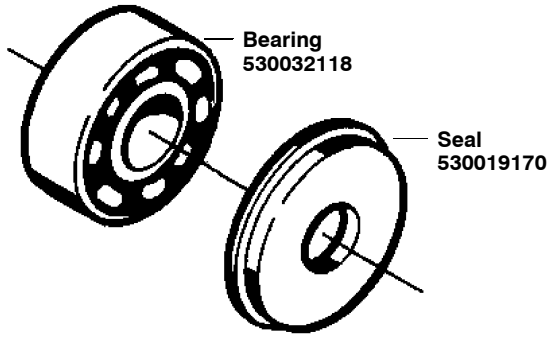

12		2002:2
		470

SPAREPARTS 530084407	Pg. 6 of 6

★★★★★ **Service Reference** ★★★★★

If your saw has the separate bearing and seal please order both the 530016147 bearing and the 530019170 seal. If your saw has the one piece bearing/seal assembly please order the 530056363 bearing/seal assy.
(Please Note : The different styles will not interchange.)

TWO PIECE STYLE