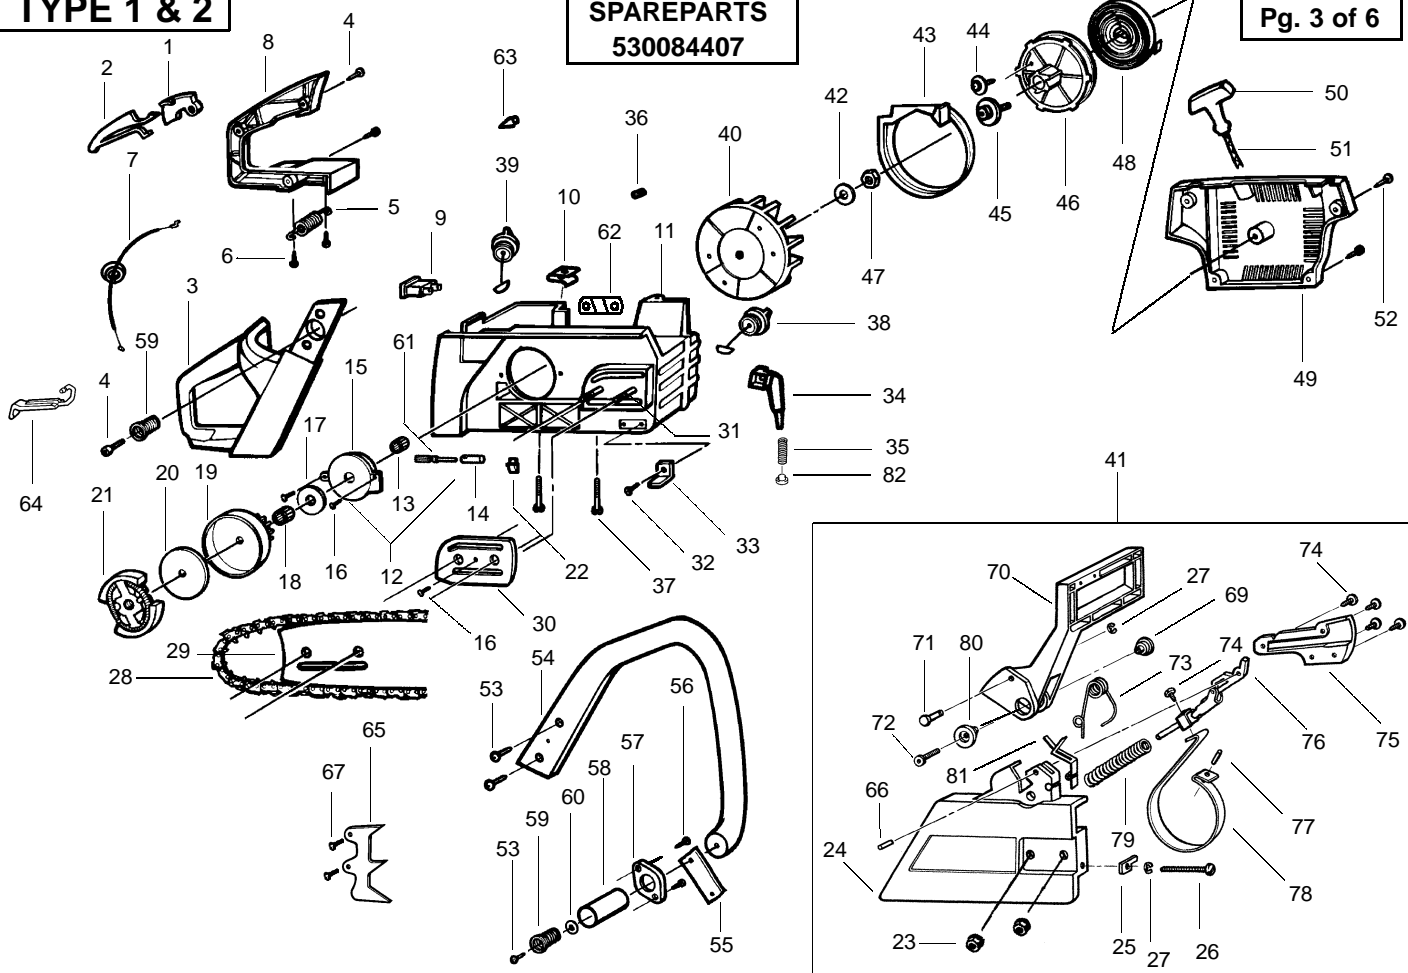

TYPE 1 & 2
**SPAREPARTS
530084407**
Pg. 3 of 6

Ref.	Part No.	Description	Ref.	Part No.	Description	Ref.	Part No.	Description
1.	530036097	Throttle Trigger	29.	****	Bar 18"	55.	530036113	Strap-AV Front
2.	530036098	Throttle Lockout	30.	530047855	Bar Plate	56.	530015775	Screw
3.	530036087	Handle Rear	31.	530015877	Bar Bolt	57.	530036101	Isolator Plate
4.	530015937	Screw	32.	530015937	Screw	58.	530036142	Sleeve-AV Spring
5.	530038986	Isolator Spring	33.	530029850	Chain Catcher	59.	530038985	Isolator Spring
6.	530015906	Screw	34.	530037057	Oil Pick-up	60.	530015123	Washer
7.	530038471	Throttle Cable Ass'y.	35.	530037821	Oil Filter	61.	530029838	Plunger & Gear Ass'y.
8.	530036092	Handle Cover	36.	530029868	Vent Plug	62.	530036043	Bar Stud Plate
9.	530069572	Switch Kit	37.	530016037	Screw	63.	530026119	Check Valve
10.	530015922	Nut- Type U Speed	38.	530010846	Oil Cap Ass'y.	64.	530053443	Choke Lever
11.	530037551	Chassis Ass'y.	39.	530010845	Fuel Cap Ass'y.	65.	530014381	Spike Ass'y. (Incl.67)
12.	530014410	Oil Pump Ass'y. (Incl. 14, 15, & 61)	40.	530039147	Flywheel Ass'y.	66.	530015915	Link Pin-Front
13.	530029833	Oil Pump Worm	41.	530053176	Chain Brake Ass'y. (Incl.24-27,66 & 69-81)	67.	530015906	Screw
14.	530029834	Oil Pump Barrel	42.	530015127	Washer-Flywheel	69.	530049075	Journal-Left
15.	530029835	Oil Pump Hsg.	43.	530029800	Baffle Plate	70.	530053127	Actuating Lever
16.	530015896	Screw	44.	530016080	Screw	71.	530029879	Pivot Pin
17.	530015907	Washer-Thrust	45.	530015920	Screw	72.	530015914	Screw
18.	530032119	Clutch Bearing	46.	530069313	Starter Pulley Kit (Incl. 44 & 47)	73.	530015910	Handguard Spring
19.	530069342	Clutch Drum & Brg. Kit	47.	530016139	Nut-Flywheel	74.	530015911	Screw
20.	530015611	Clutch Washer	48.	530015891	Recoil Spring	75.	530053129	Spring Cover
21.	530014949	Clutch Ass'y.	49.	530047743	Fan Hsg. Ass'y.	76.	530014356	Front & Rear Link Ass'y.
22.	530019174	Oil Seal-Intake Line	50.	530037485	Starter Handle	77.	530015913	Spring Pin
23.	530015917	Bar Mounting Nut	51.	530069232	Rope Kit	78.	530052232	Brake Band
24.	530053653	Clutch Cover	52.	530015892	Screw	79.	530016237	Spring Compression
25.	530015826	Bar Adjusting Pin	53.	530015984	Screw	80.	530029881	Journal-Right
26.	530016110	Screw	54.	530038327	Handle-Front	81.	530029878	Position Spring
27.	530038593	Retainer				82.	530030189	Plug-Oil Filter
28.	****	Chain 18"						